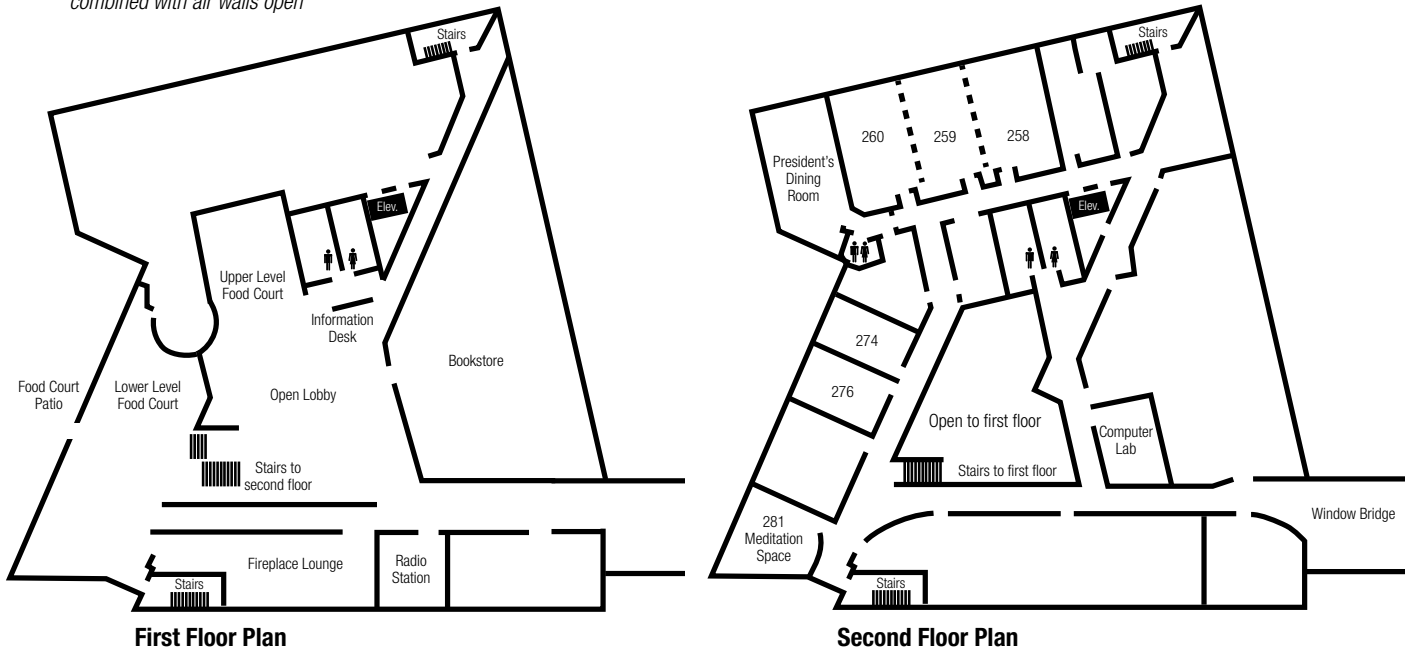

Bishop James A. Griffin Student Center (Built in 2009)

Event Space	Max. Capacity	Rounds	Classroom	Theater	Conference	Reception
Meeting Rooms 258-260*	200	180	120	200	N/A	150
Meeting Room 258	60	50	40	60	25	50
Meeting Room 259	60	50	40	60	25	50
Meeting Room 260	60	50	40	60	25	50
Meeting Room 276	36	36	32	36	25	25
Meeting Room 274	36	36	32	36	25	25
Dance Studio	50	50	32	50	30	40
Lower Level Food Court	200	200	N/A	N/A	N/A	200
Upper and Lower Level Food Court	300	250	N/A	N/A	N/A	300
Food Court Patio	60	60	N/A	N/A	N/A	60
Fireplace Lounge	40	40	N/A	40	N/A	50
Window Bridge	80	60	N/A	N/A	N/A	80
President's Dining Room	50	50	N/A	50	25	50

*combined with air walls open

Additional Spaces

Event Space	Building	Max. Capacity	Rounds	Classroom	Theater	Conference	Reception
Community Room	Alumni Hall	180	160	120	180	36	120
Colonial Room	Sansbury Hall	150	120	120	180	40	150
LVC Auditorium	Spangler Learning Center	150	N/A	150	160	N/A	N/A
Matesich Theatre	Erskine Hall	500	N/A	N/A	500	N/A	500
Wehrle Art Gallery	Wehrle Hall	50	40	N/A	N/A	N/A	50
Christ the King Chapel	Sansbury Hall	200	N/A	N/A	200	N/A	N/A
Fitzpatrick Hall Lobby	Fitzpatrick Hall	60	N/A	N/A	60	N/A	60
Gymnasium	Alumni Hall	2,200	600	N/A	600	N/A	600
Panther Stadium	Panther Stadium	1,500	N/A	N/A	N/A	N/A	N/A
Classroom Space	Misc. Buildings	10-50	N/A	10-50	10-50	N/A	N/A

Schedule a Tour! Call the ODU Office of Conferences and Events at 614-251-4774 or email us at eventhosting@ohiodominican.edu.